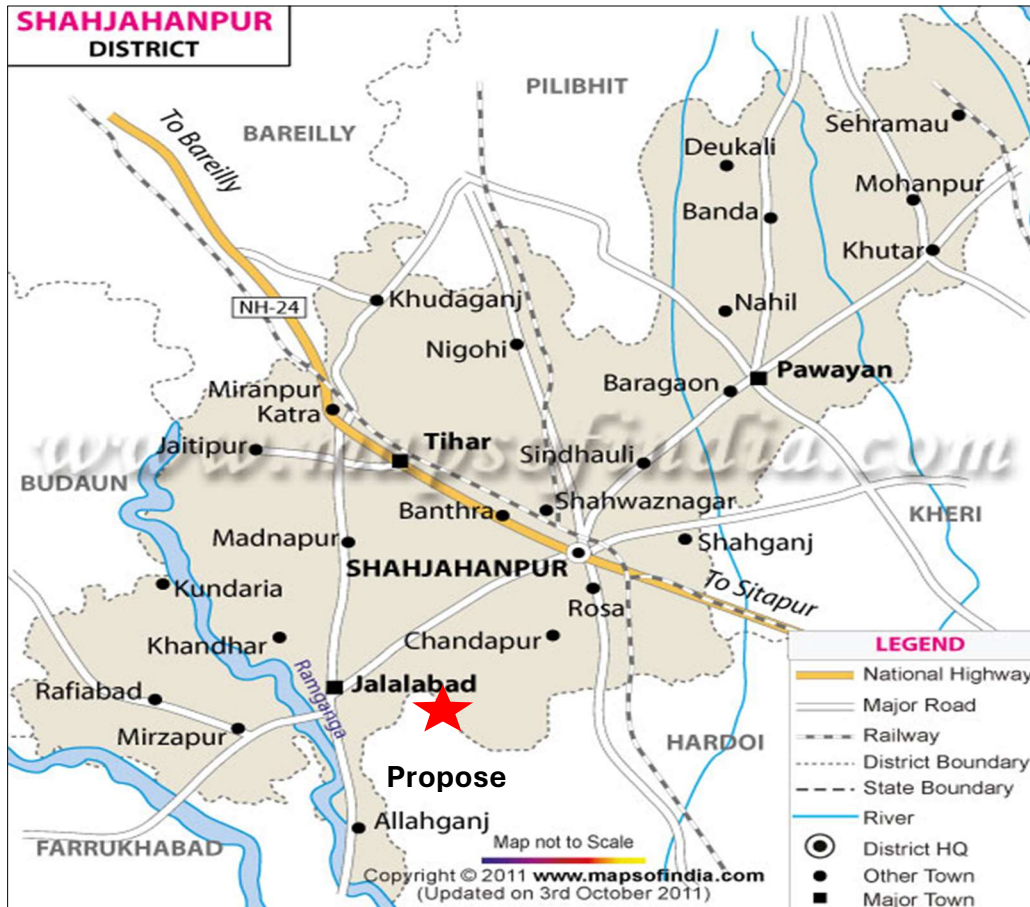

IMLC Shahjahanpur

Shahjahanpur, a district in the northern part of Uttar Pradesh, has its headquarters at Shahjahanpur town. It is bordered by Bareilly district to the west, Pilibhit district to the north, Kheri district to the east, and Hardoi district to the south. The district is also adjacent to the state boundary of Uttarakhand to the northwest. Key national highways, including NH-24, pass through the district, facilitating its connectivity with neighbouring regions.

Figure 12: Location Map

The **proposed site for the Integrated Manufacturing and Logistics Cluster (IMLC)** is located in **Shahjahanpur** district, in the village **Guldiya** under Tehsil **Jalalabad**, covering an area of approximately **252 acre**. This site, which includes the **villages of Guldiya**, is positioned at the **intersection of the Ganga Expressway and State Highway-29**, at **kilometer 255.500 (255+500) on the left-hand side of the expressway in the southeast corner**. Its prime location along the **eastern side of the Ganga Expressway and the southern side of State Highway-29**. The site's accessibility and proximity to key transportation routes make it an ideal location for a multi-modal logistics center. The location map for the proposed is represented in figure below;